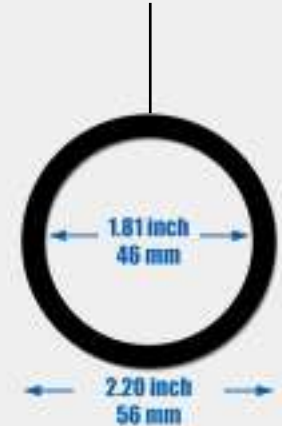

## with Magsafe

- RFID shielded ( anti theft )
- Phone stand
- Leather card holder
- with magsafe

Code : CH-Q25-MAGSAF-RFID

with Metal Rings