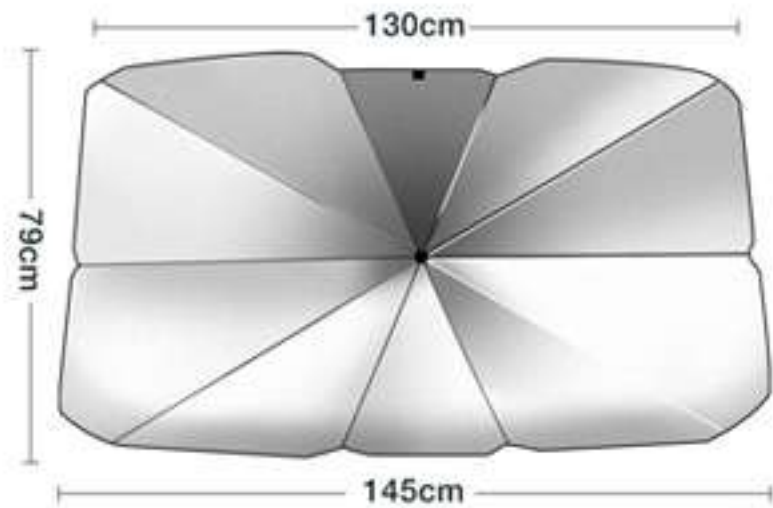

---

**Round Shape**  
**Color : Yellow - Green - Black**

**Code : Coaster-leather circle**

Code :Sunshade-UM

Code : Cheering Sticks

STOCK  
UP TO 30%<sup>off</sup>  
CLEARANCE

Proximity-ID-SER Smart ID

Proximity-ID Smart ID