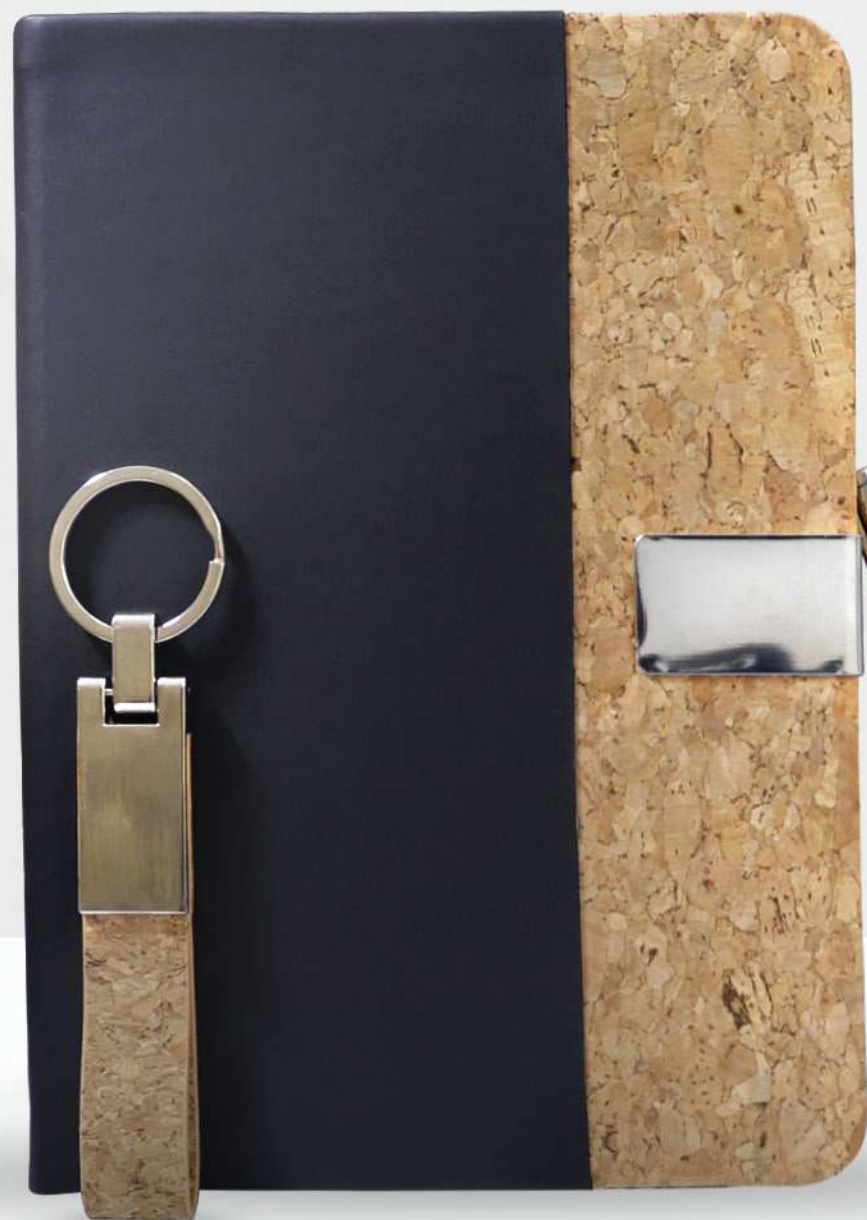

Code : Set-8 cork-norm

- Business Box-Std 4cm
- NB-CK- Norm 17-19
- -Sm-416-Ck Silver
- -KC 201 CK Norm Silver
- -CH 2013-CK Norm Silver